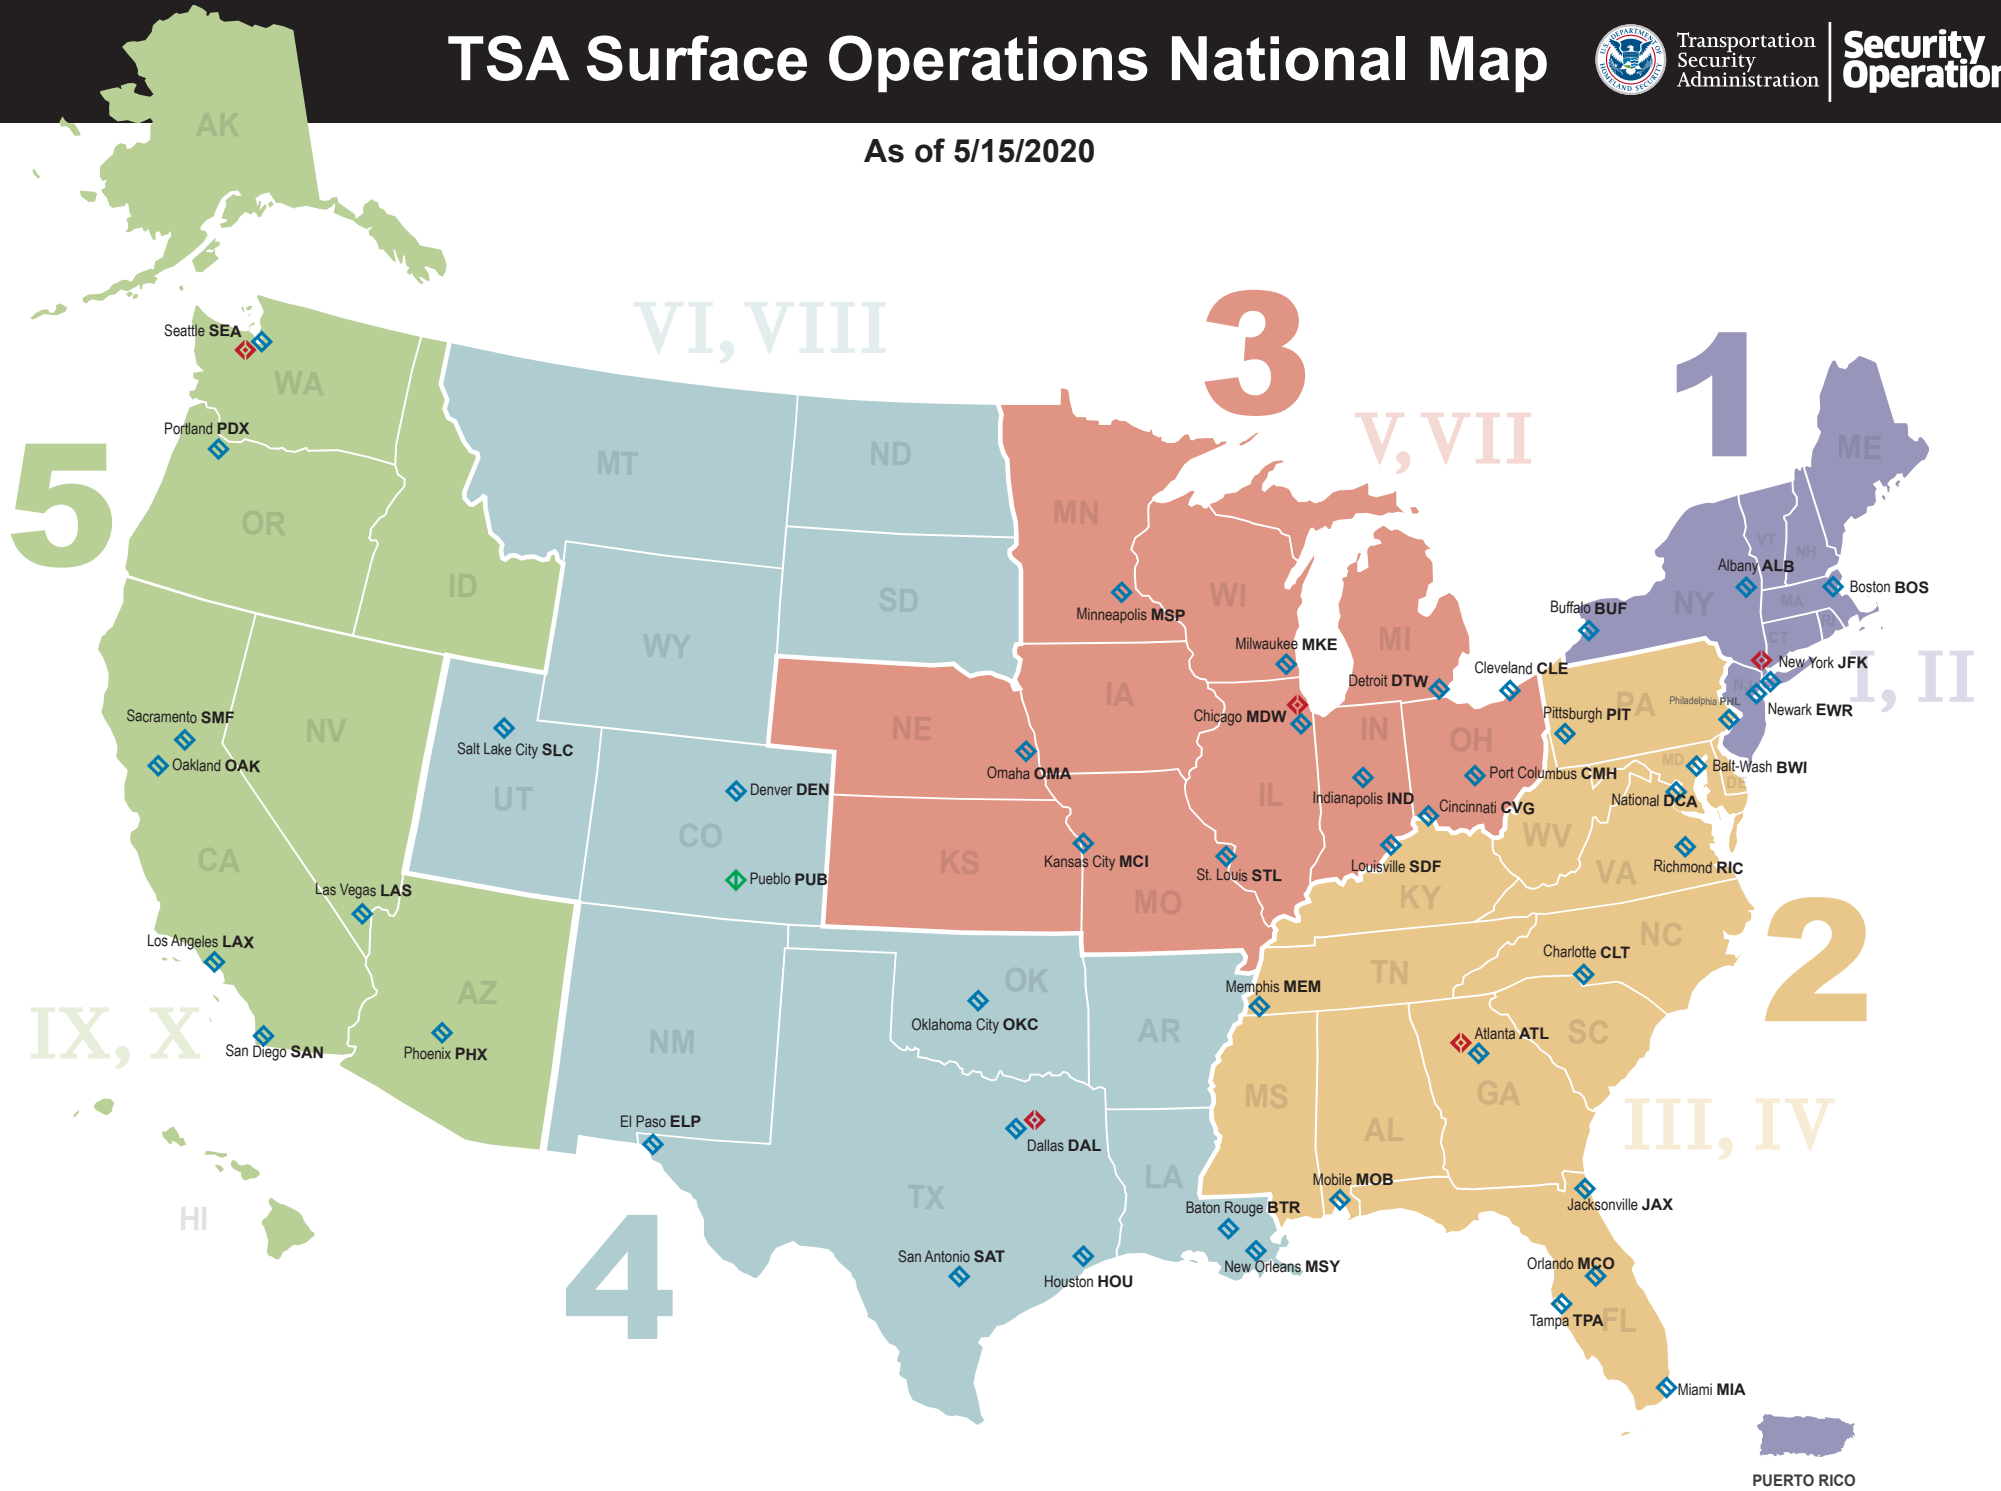

TSA Surface Operations National Map

Transportation Security Administration

Security Operations

As of 5/15/2020

| | | |
|----------------------|-----------------------------------|--|
| Surface Field Office | Regional Security Director Office | Surface Transportation Security Readiness Facility |
|----------------------|-----------------------------------|--|